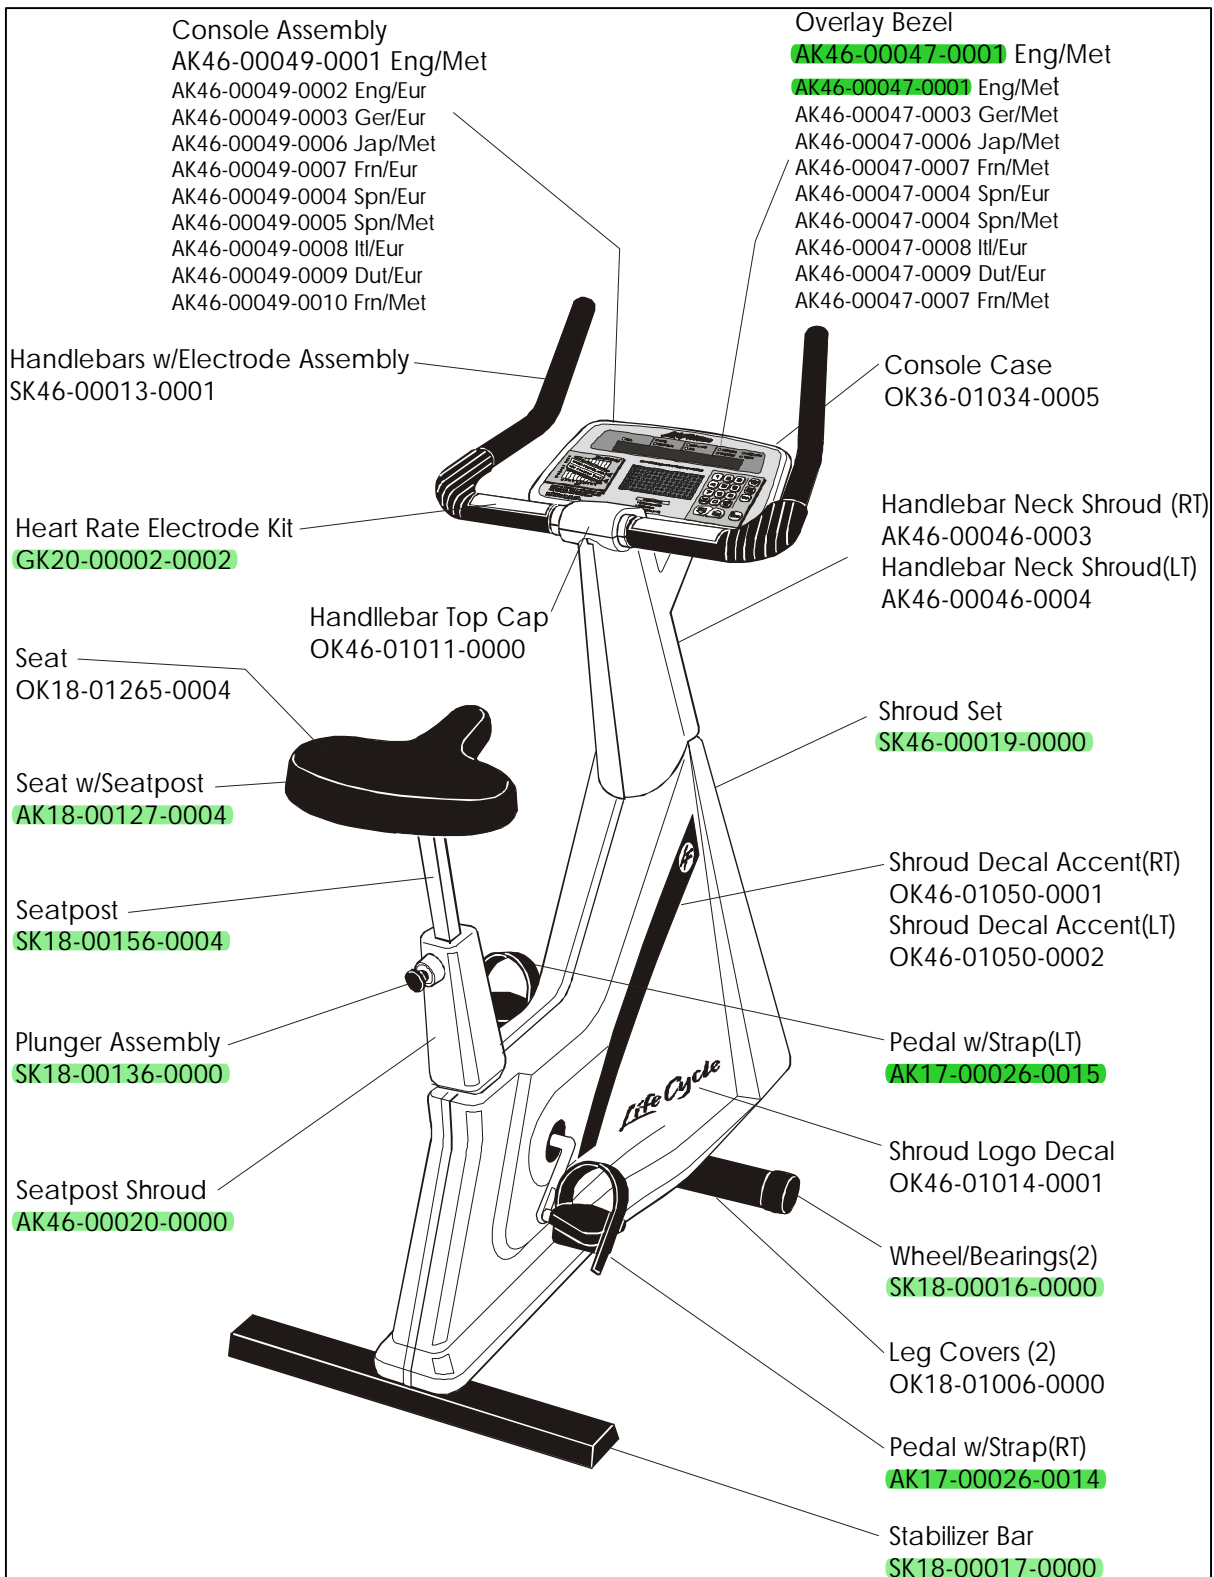

LC-9500HR
EXERCISE BIKE

GK46-00006-XXXX
Serial: 202686-212728

**LC-9500HR
EXERCISE BIKE**

GK46-00006-XXXX
Serial: 202686-212728